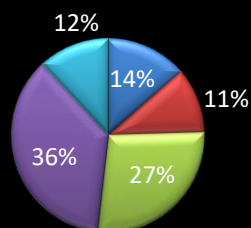

FEEDBACK OF INSTITUTION BY FACULTIES 2017-18

- NEED IMPROVEMENT
- POOR
- AVERAGE
- GOOD
- EXCELLENT

FEEDBACK OF INSTITUTION BY STUDENTS 2017-18

- NEED IMPROVEMENT
- POOR
- AVERAGE
- GOOD
- EXCELLENT

FEEDBACK OF FACULTIES BY STUDENTS 2017-18

- NEED IMPROVEMENT
- POOR
- AVERAGE
- GOOD
- EXCELLENT

FEEDBACK OF INSTITUTION BY ALUMNI 2017-18

- NEED IMPROVEMENT
- NOT SATISFACTORY
- AVERAGE
- GOOD
- EXCELLENT

FEEDBACK OF INSTITUTION BY FACULTIES 2018-19