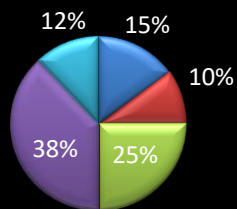

GOVT. RANI AVANTI BAI LODHI COLLEGE, GHUMKA, DISTT.-RAJNANDGAON (C.G.)

FEEDBACK OF INSTITUTION BY FACULTIES 2016-17

FEEDBACK OF INSTITUTION BY STUDENTS 2016-17

FEEDBACK OF FACULTIES BY STUDENTS 2016-17

FEEDBACK OF INSTITUTION BY ALUMNI 2016-17

FEEDBACK OF INSTITUTION BY FACULTIES 2017-18

- NEED IMPROVEMENT
- POOR
- AVERAGE
- GOOD
- EXCELLENT

FEEDBACK OF INSTITUTION BY STUDENTS 2017-18

- NEED IMPROVEMENT
- POOR
- AVERAGE
- GOOD
- EXCELLENT

FEEDBACK OF FACULTIES BY STUDENTS 2017-18