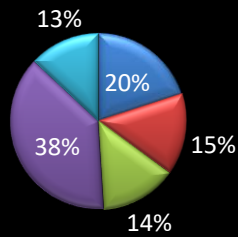

- NEED IMPROVEMENT
- POOR
- AVERAGE
- GOOD
- EXCELLENT

FEEDBACK OF INSTITUTION BY ALUMNI 2017-18

- NEED IMPROVEMENT
- NOT SATISFACTORY
- AVERAGE
- GOOD
- EXCELLENT

FEEDBACK OF INSTITUTION BY FACULTIES 2018-19

- NEED IMPROVEMENT
- POOR
- AVERAGE
- GOOD
- EXCELLENT

FEEDBACK OF INSTITUTION BY STUDENTS 2018-19

- NEED IMPROVEMENT
- POOR
- AVERAGE
- GOOD
- EXCELLENT

FEEDBACK OF FACULTIES BY STUDENTS 2018-19

- NEED IMPROVEMENT
- POOR
- AVERAGE
- GOOD