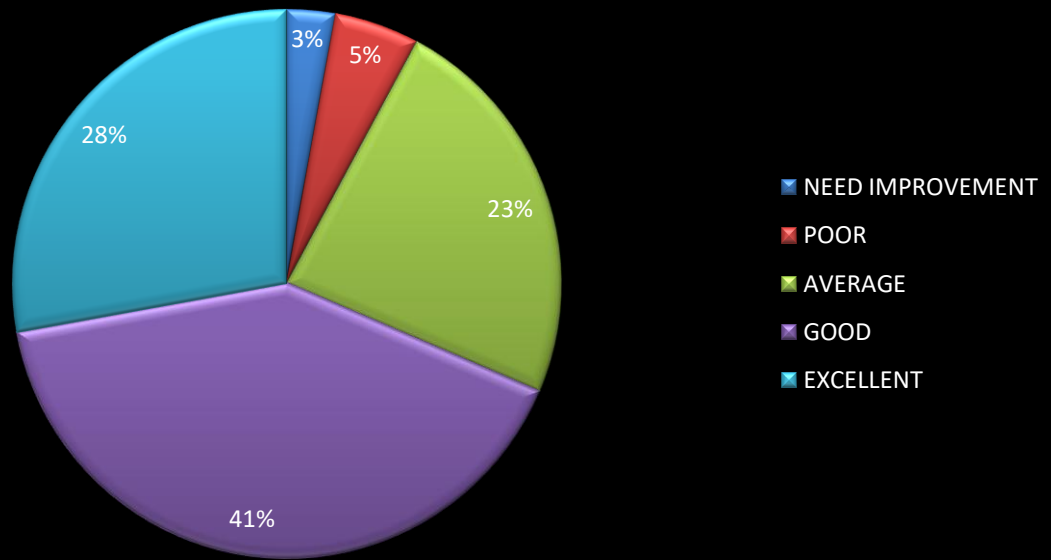

TEACHERS FEEDBACK ABOUT COLLEGE AND ADMINISTRATIVE INFRASTRUCTURE AND SUPPORT