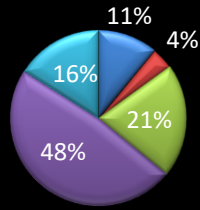

FEEDBACK OF INSTITUTION BY FACULTIES 2017-18

- NEED IMPROVEMENT
- POOR
- AVERAGE
- GOOD
- EXCELLENT

FEEDBACK OF INSTITUTION BY STUDENTS 2017-18

- NEED IMPROVEMENT
- POOR
- AVERAGE
- GOOD
- EXCELLENT

FEEDBACK OF FACULTIES BY STUDENTS 2017-18

- NEED IMPROVEMENT
- POOR
- AVERAGE
- GOOD
- EXCELLENT

FEEDBACK OF INSTITUTION BY ALUMNI 2017-18

- NEED IMPROVEMENT
- NOT SATISFACTORY
- AVERAGE
- GOOD
- EXCELLENT

FEEDBACK OF INSTITUTION BY FACULTIES 2018-19