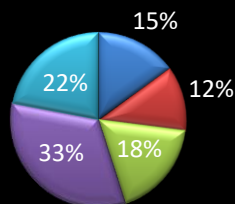

GOVT. RANI AVANTI BAI LODHI COLLEGE, GHUMKA, DISTT.-RAJNANDGAON (C.G.)

FEEDBACK OF INSTITUTION BY FACULTIES 2016-17

FEEDBACK OF INSTITUTION BY STUDENTS 2016-17

FEEDBACK OF FACULTIES BY STUDENTS 2016-17

FEEDBACK OF INSTITUTION BY ALUMNI 2016-17

FEEDBACK OF INSTITUTION BY FACULTIES 2017-18

- NEED IMPROVEMENT
- POOR
- AVERAGE
- GOOD
- EXCELLENT

FEEDBACK OF INSTITUTION BY STUDENTS 2017-18

- NEED IMPROVEMENT
- POOR
- AVERAGE
- GOOD
- EXCELLENT

FEEDBACK OF FACULTIES BY STUDENTS 2017-18