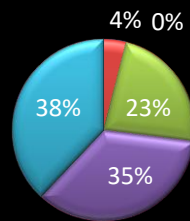

FEEDBACK OF INSTITUTION BY FACULTIES 2017-18

- NEED IMPROVEMENT
- POOR
- AVERAGE
- GOOD
- EXCELLENT

FEEDBACK OF INSTITUTION BY STUDENTS 2017-18

- NEED IMPROVEMENT
- POOR
- AVERAGE
- GOOD
- EXCELLENT

FEEDBACK OF FACULTIES BY STUDENTS 2017-18

- NEED IMPROVEMENT
- POOR
- AVERAGE
- GOOD
- EXCELLENT

FEEDBACK OF INSTITUTION BY ALUMNI 2017-18

- NEED IMPROVEMENT
- NOT SATISFACTORY
- AVERAGE
- GOOD
- EXCELLENT

FEEDBACK OF INSTITUTION BY FACULTIES 2018-19