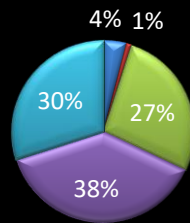

GOVT. RANI AVANTI BAI LODHI COLLEGE, GHUMKA, DISTT.-RAJNANDGAON (C.G.)

FEEDBACK OF INSTITUTION BY FACULTIES 2016-17

FEEDBACK OF INSTITUTION BY STUDENTS 2016-17

FEEDBACK OF FACULTIES BY STUDENTS 2016-17

FEEDBACK OF INSTITUTION BY ALUMNI 2016-17

FEEDBACK OF INSTITUTION BY FACULTIES 2017-18

- NEED IMPROVEMENT
- POOR
- AVERAGE
- GOOD
- EXCELLENT

FEEDBACK OF INSTITUTION BY STUDENTS 2017-18

- NEED IMPROVEMENT
- POOR
- AVERAGE
- GOOD
- EXCELLENT

FEEDBACK OF FACULTIES BY STUDENTS 2017-18