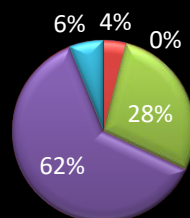

GOVT. RANI AVANTI BAI LODHI COLLEGE, GHUMKA, DISTT.-RAJNANDGAON (C.G.)

FEEDBACK OF INSTITUTION BY FACULTIES 2016-17

FEEDBACK OF INSTITUTION BY STUDENTS 2016-17

FEEDBACK OF FACULTIES BY STUDENTS 2016-17

FEEDBACK OF INSTITUTION BY ALUMNI 2016-17

FEEDBACK OF INSTITUTION BY FACULTIES 2017-18

- NEED IMPROVEMENT
- POOR
- AVERAGE
- GOOD
- EXCELLENT

FEEDBACK OF INSTITUTION BY STUDENTS 2017-18

- NEED IMPROVEMENT
- POOR
- AVERAGE
- GOOD
- EXCELLENT

FEEDBACK OF FACULTIES BY STUDENTS 2017-18