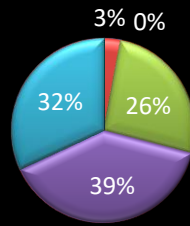

GOVT. RANI AVANTI BAI LODHI COLLEGE, GHUMKA, DISTT.-RAJNANDGAON (C.G.)

FEEDBACK OF INSTITUTION BY FACULTIES 2016-17

FEEDBACK OF INSTITUTION BY STUDENTS 2016-17

FEEDBACK OF FACULTIES BY STUDENTS 2016-17

FEEDBACK OF INSTITUTION BY ALUMNI 2016-17

FEEDBACK OF INSTITUTION BY FACULTIES 2017-18

- NEED IMPROVEMENT
- POOR
- AVERAGE
- GOOD
- EXCELLENT

FEEDBACK OF INSTITUTION BY STUDENTS 2017-18

- NEED IMPROVEMENT
- POOR
- AVERAGE
- GOOD
- EXCELLENT

FEEDBACK OF FACULTIES BY STUDENTS 2017-18