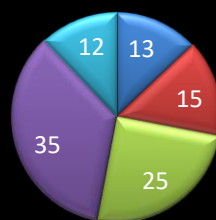

FEEDBACK OF INSTITUTION BY FACULTIES 2018-19

- NEED IMPROVEMENT
- NOT SATISFACTORY
- AVERAGE
- GOOD
- EXCELLENT