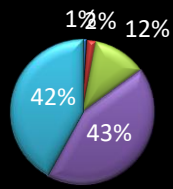

- NEED IMPROVEMENT
- POOR
- AVERAGE
- GOOD
- EXCELLENT

FEEDBACK OF INSTITUTION BY ALUMNI 2017-18

- NEED IMPROVEMENT
- NOT SATISFACTORY
- AVERAGE
- GOOD
- EXCELLENT

FEEDBACK OF INSTITUTION BY FACULTIES 2018-19

- NEED IMPROVEMENT
- POOR
- AVERAGE
- GOOD
- EXCELLENT

FEEDBACK OF INSTITUTION BY STUDENTS 2018-19

- NEED IMPROVEMENT
- POOR
- AVERAGE
- GOOD
- EXCELLENT

FEEDBACK OF FACULTIES BY STUDENTS 2018-19

- NEED IMPROVEMENT
- POOR
- AVERAGE
- GOOD