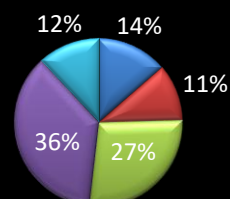

GOVT. RANI AVANTI BAI LODHI COLLEGE, GHUMKA, DISTT.-RAJNANDGAON (C.G.)

FEEDBACK OF INSTITUTION BY FACULTIES 2016-17

FEEDBACK OF INSTITUTION BY STUDENTS 2016-17

FEEDBACK OF FACULTIES BY STUDENTS 2016-17

FEEDBACK OF INSTITUTION BY ALUMNI 2016-17

FEEDBACK OF INSTITUTION BY FACULTIES 2017-18

- NEED IMPROVEMENT
- POOR
- AVERAGE
- GOOD
- EXCELLENT

FEEDBACK OF INSTITUTION BY STUDENTS 2017-18

- NEED IMPROVEMENT
- POOR
- AVERAGE
- GOOD
- EXCELLENT

FEEDBACK OF FACULTIES BY STUDENTS 2017-18