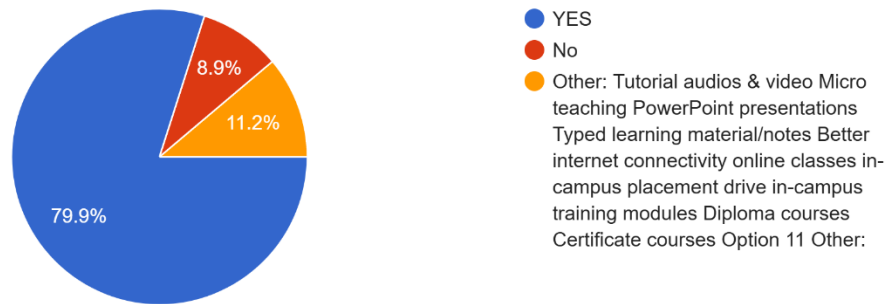

A) Please confirm this is the first and only time you answer this survey.

269 responses