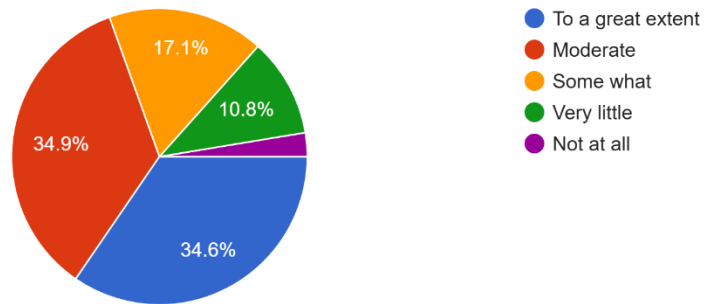

16. The institute/ teachers use student centric methods, such as experiential learning, participative learning and problem solving methodologies for enhancing learning experiences.

269 responses