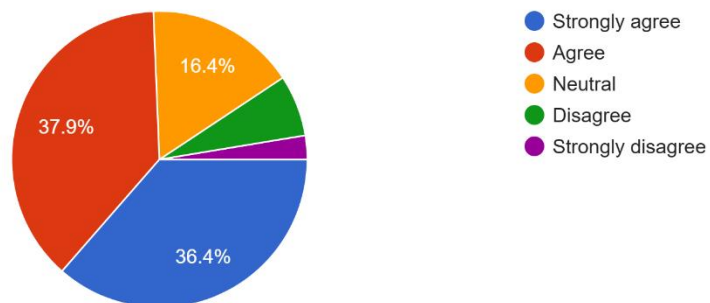

17. Teachers encourage you to participate in extracurricular activities.

269 responses