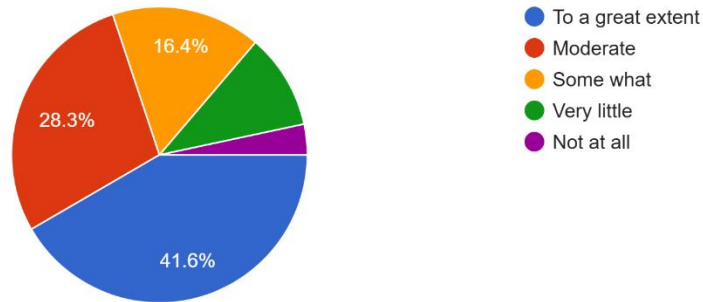

18. Efforts are made by the institute/ teachers to in

269 responses