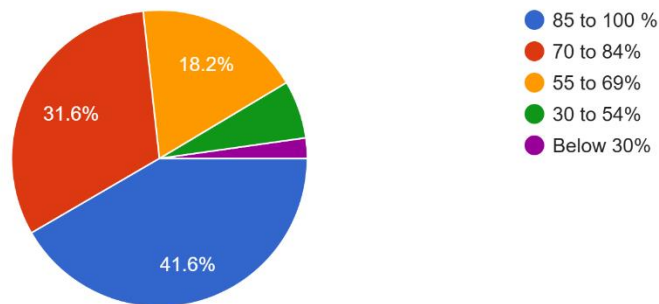

**GOVT. RANI AVANTI BAI LODHI COLLEGE, GHUMKA, DISTT.-
RAJNANDGAON**

**FEEDBACK RECEIVED FROM STUDENT SATISFACTION
SURVEY IN SESSION 2023-24**

The student satisfaction survey has been fill out the feedback form through this google form link

<https://docs.google.com/forms/d/1sl_dBZi99LYuG1fGjtoFVXvxk976hXY-_ZjdvHt1TaM/edit?usp=sharing_eil_se_dm&ts=6765324b>

1. How much of the syllabus was covered in the class ?

269 responses